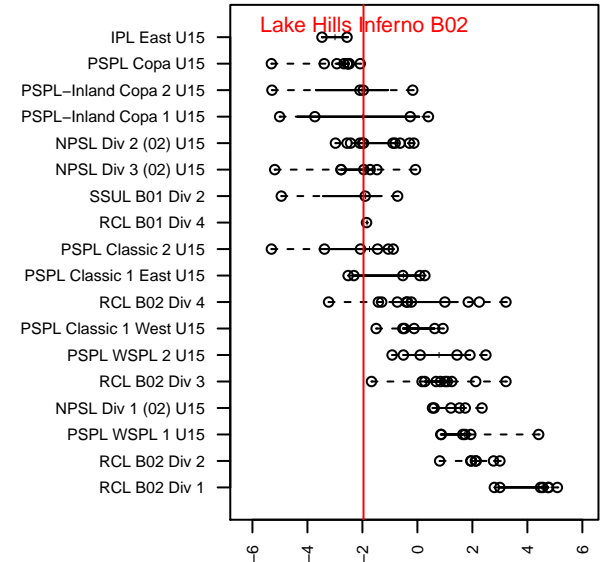

Lake Hills Inferno B02

Lake Hills SC
 Bellevue, WA
 B02 total strength=1095
 attack=5.19 defense=1.49
 fall league = NPSL Div 2 (02) U15

alt names used:
 LAKE HILLS INFERNO B02 (WA)
 Lake Hills Inferno B02

Venues played:
 2016 Snohomish United Invt Gold
 2016 Bigfoot Silver U15
 2016 NPSL Division 2 (02) U15
 2016 Founders Cup B02 Div A

Lake Hills Inferno B02
 Dots are actual minus expected GF (blue circles) and GA (red triangles).
 Blue line is smoothed change in attack strength. Red is smoothed change in defense strength.

**attack and defense variance (black dot)
relative to other teams
and top 10 in region**

**attack and defense rating
relative to others at age
and all opponents in last 13 months**

Performance relative to 13 month average