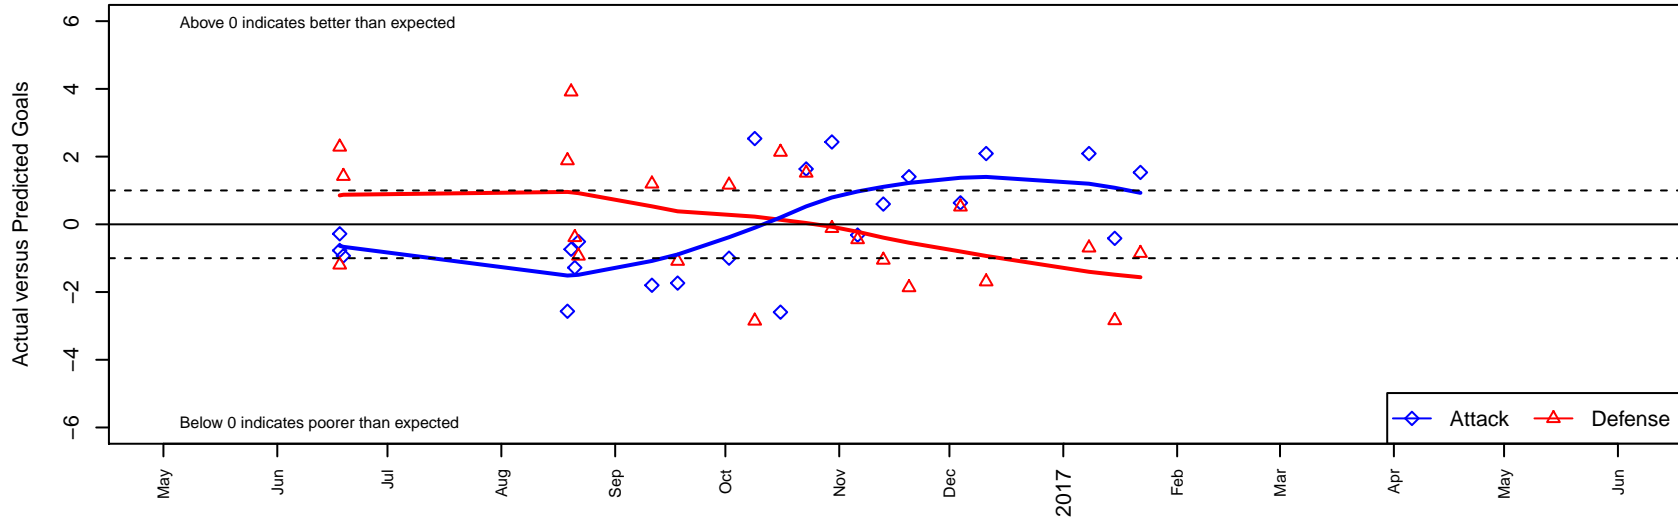

Lake Hills Inferno B02

Lake Hills SC
 Bellevue, WA
 B02 total strength=1095
 attack=5.19 defense=1.49
 fall league = NPSL Div 2 (02) U15

alt names used:
 LAKE HILLS INFERNO B02 (WA)
 Lake Hills Inferno B02

Venues played:
 2016 Snohomish United Invt Gold
 2016 Bigfoot Silver U15
 2016 NPSL Division 2 (02) U15
 2016 Founders Cup B02 Div A

Lake Hills Inferno B02
 Dots are actual minus expected GF (blue circles) and GA (red triangles).
 Blue line is smoothed change in attack strength. Red is smoothed change in defense strength.

**attack and defense variance (black dot)
relative to other teams
and top 10 in region**

**attack and defense rating
relative to others at age
and all opponents in last 13 months**

Performance relative to 13 month average